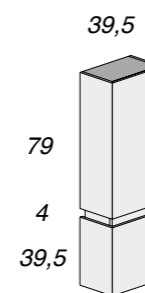

DISEGNI / DRAWINGS

Bath Table

90 - 110

105 - 125

140 - 160

basamenti / base unit

60

cassetto / drawer

pensili e mensole / pensile and shalves

90 - 105 - 140

Ø 80 - 90

specchi / mirrors

top

lavabi / washbasin

DISEGNI / DRAWINGS

2D 3D

70 - 90

45 - 70 - 90

basi portalavabo / washbasin unit

pannelli decorativi e specchi / decorative panels and mirrors

DISEGNI / DRAWINGS

2D

basi sospese / suspended base

pensili / pensile