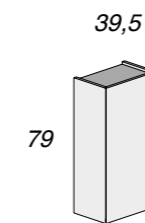

DISEGNI / DRAWINGS

Bath Table

90 - 110

105 - 125

140 - 160

basamenti / base unit

60

cassetto / drawer

pensili e mensole / pensile and shalves

90 - 105 - 140

Ø 80 - 90

specchi / mirrors

top

lavabi / washbasin

DISEGNI / DRAWINGS

2D 3D

70 - 90

45 - 70 - 90

basi portalavabo / washbasin unit

pannelli decorativi e specchi / decorative panels and mirrors

DISEGNI / DRAWINGS

2D

basi sospese / suspended base

pensili / pensile