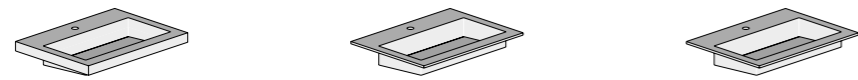

DISEGNI / DRAWINGS

Bath Table

90 - 110

105 - 125

140 - 160

basamenti / base unit

60

cassetto / drawer

pensili e mensole / pensile and shalves

90 - 105 - 140

Ø 80 - 90

specchi / mirrors

top

lavabi / washbasin

DISEGNI / DRAWINGS

2D 3D

70 - 90

45 - 70 - 90

basi portalavabo / washbasin unit

pannelli decorativi e specchi / decorative panels and mirrors

DISEGNI / DRAWINGS

2D

basi sospese / suspended base

pensili / pensile