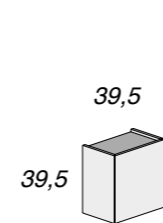

pensili e mensole / pensile and shalves

90 - 105 - 140

Ø 80 - 90

specchi / mirrors

top

lavabi / washbasin

DISEGNI / DRAWINGS

2D 3D

70 - 90

45 - 70 - 90

basi portalavabo / washbasin unit

pannelli decorativi e specchi / decorative panels and mirrors

DISEGNI / DRAWINGS

2D

basi sospese / suspended base

pensili / pensile