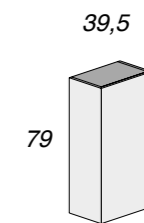

DISEGNI / DRAWINGS

Bath Table

90 - 110

105 - 125

140 - 160

basamenti / base unit

60

cassetto / drawer

pensili e mensole / pensile and shalves

90 - 105 - 140

Ø 80 - 90

specchi / mirrors

top

lavabi / washbasin

DISEGNI / DRAWINGS

2D 3D

70 - 90

45 - 70 - 90

basi portalavabo / washbasin unit

pannelli decorativi e specchi / decorative panels and mirrors

DISEGNI / DRAWINGS

2D

basi sospese / suspended base

pensili / pensile