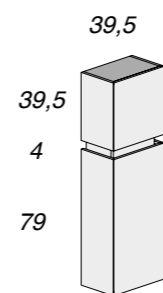

pensili e mensole / pensile and shalves

90 - 105 - 140

Ø 80 - 90

specchi / mirrors

top

lavabi / washbasin

DISEGNI / DRAWINGS

2D 3D

70 - 90

45 - 70 - 90

basi portalavabo / washbasin unit

pannelli decorativi e specchi / decorative panels and mirrors

DISEGNI / DRAWINGS

2D

basi sospese / suspended base

pensili / pensile